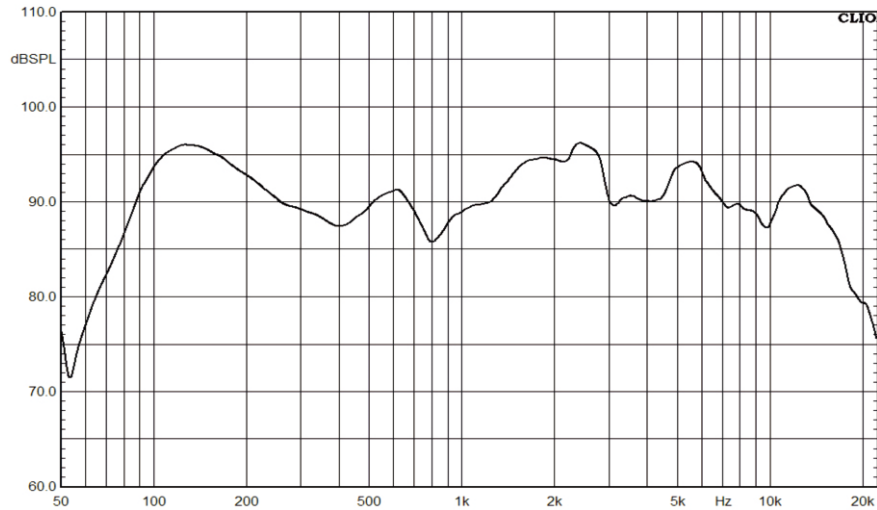

FREQUENCY RESPONSE

CIRCUIT DIAGRAM