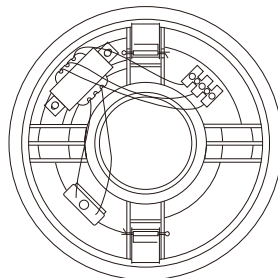

### TECHNICAL SPECIFICATIONS

Model	L-PCP06C
Max power	9 W
Rated power	6 W
Power taps @ 100 V	6 W / 3 W / 1.5 W
SPL at 6W / 1W ( 4 KHz, 1m)	98 dB / 92 dB
Frequency response ( - 10 dB )	100 Hz - 18 KHz
Dispersion angle ( 1 KHz / -6 dB )	150°
Rated input voltage	100 V / 70 V
Rated impedance	1.7 KΩ / 3.3 KΩ / 6.7 KΩ
Connector	Plastic terminal blocks
Dimensions ( Φ × H )	Φ 188 × 75 mm
Hole cut-out size	Φ 170 mm
Speaker size	5.5"
Weight	0.77 Kg
Operating temperature	-25 °C to + 55 °C
Storage temperature	-40 °C to + 70 °C
Relative humidity	< 95 %

## CIRCUIT DIAGRAM

## POLAR DIAGRAM

## THREE-VIEW DIAGRAM