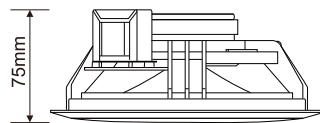

THREE-VIEW DIAGRAM

Honeywell Audiovisuals

No. 257, Junye Road
Guangzhou GETDD East
510530 China
Tel: +86 20 2839 9600
Fax: +86 20 2820 8706
www.honeywellav.com

2100040591_EN2.3
Nov 2012
© 2012 Honeywell International Inc.

Honeywell