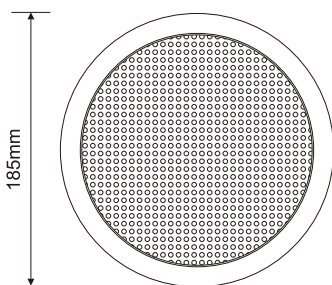

### TECHNICAL SPECIFICATIONS

Model	L-PCP06C
Max power	9 W
Rated power	6 W
Power taps @ 100 V	6 W / 3 W / 1.5 W
SPL at 6W / 1W ( 4 KHz, 1m)	98 dB / 92 dB
Frequency response ( - 10 dB )	100 Hz - 18 KHz
Dispersion angle ( 1 KHz / -6 dB )	150°
Rated input voltage	100 V / 70 V
Rated impedance	1.7 KΩ / 3.3 KΩ / 6.7 KΩ
Connector	Plastic terminal blocks
Dimensions ( Φ × H )	Φ 188 × 75 mm
Hole cut-out size	Φ 170 mm
Speaker size	5.5"
Weight	0.77 Kg
Operating temperature	-25 °C to + 55 °C
Storage temperature	-40 °C to + 70 °C
Relative humidity	< 95 %

## CIRCUIT DIAGRAM

## POLAR DIAGRAM

## THREE-VIEW DIAGRAM