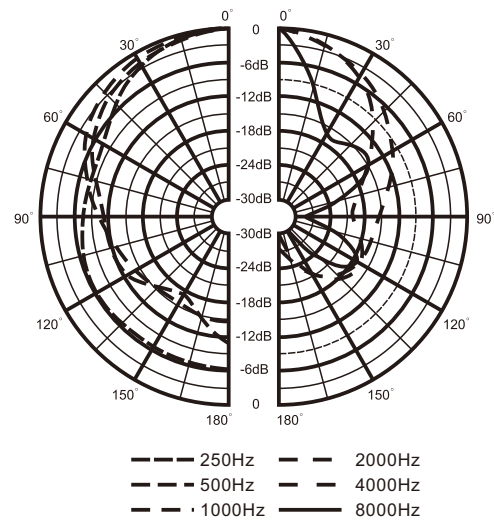

POLAR DIAGRAM