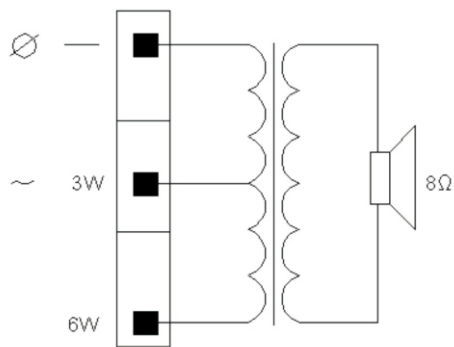

FREQUENCY RESPONSE

CIRCUIT DIAGRAM

POLAR DIAGRAM

THREE-VIEW DIAGRAM

Honeywell Audiovisuals

No. 257, Junye Road
Guangzhou GETDD East
510530 China
Tel: +86 20 2839 9600
Fax: +86 20 2820 8706
www.honeywellav.com

2100040591_EN2.3
Nov 2012
© 2012 Honeywell International Inc.

Honeywell