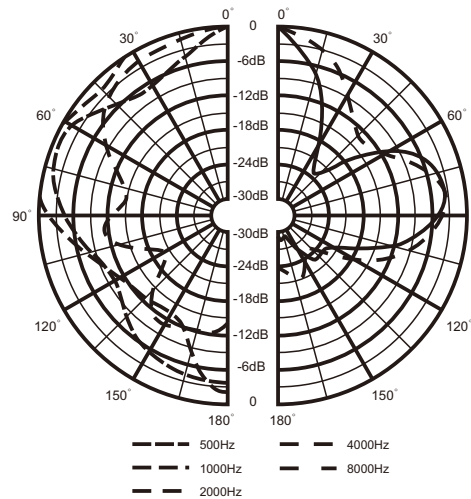

POLAR DIAGRAM