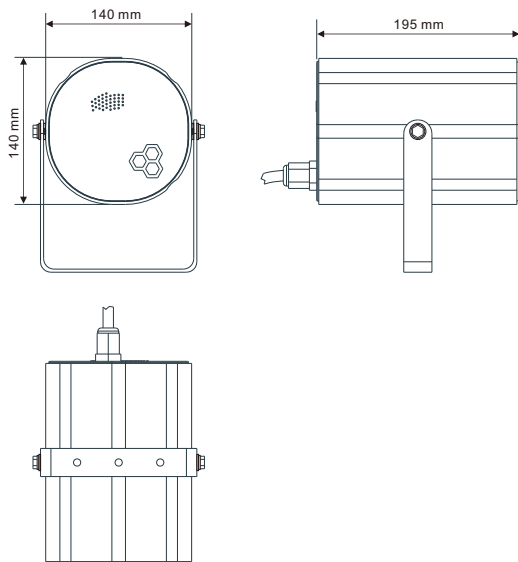

TECHNICAL SPECIFICATIONS

Model	L-PJM10A
Max power	20 W
Rated power	10 W
Power taps @ 100V	10 W / 5 W / 2.5 W / 1.25 W
SPL at 10 W / 1 W (2 KHz , 1m)	100 dB / 91 dB
Frequency response(-10 dB)	150 Hz -15 KHz
Dispersion angle(1 KHz / -6 dB)	180°
Rated input voltage	100 V / 70 V
Rated impedance	1 KΩ / 2KΩ / 4 KΩ / 8 KΩ
Connector	Fire-resistant cable
Dimensions	Φ140 × 195 mm
Weight	2.62 Kg
Color	White(RAL9003)
Speaker size	5.25"
Operating temperature	-25 °C to +55 °C
Storage temperature	-40 °C to +70 °C
Relative humidity	< 95 %

FREQUENCY RESPONSE

CIRCUIT DIAGRAM

POLAR DIAGRAM

THREE-VIEW DIAGRAM

Honeywell Audiovisuals

No. 257, Junye Road
 Guangzhou GETDD East
 510530 China
 Tel: +86 20 2839 9600
 Fax: +86 20 2820 8706
 www.honeywellav.com