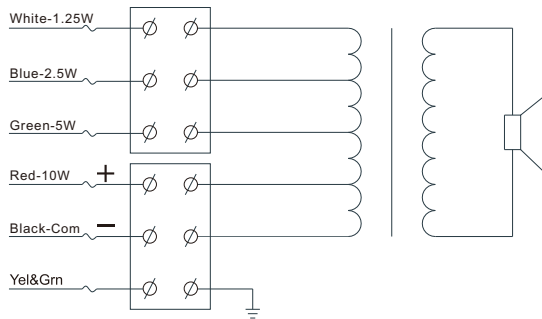

FREQUENCY RESPONSE

CIRCUIT DIAGRAM

POLAR DIAGRAM

THREE-VIEW DIAGRAM

Honeywell Audiovisuals

No. 257, Junye Road
Guangzhou GETDD East
510530 China
Tel: +86 20 2839 9600
Fax: +86 20 2820 8706
www.honeywellav.com

1020905011_EN2.3
Nov 2012
© 2012 Honeywell International Inc.

Honeywell