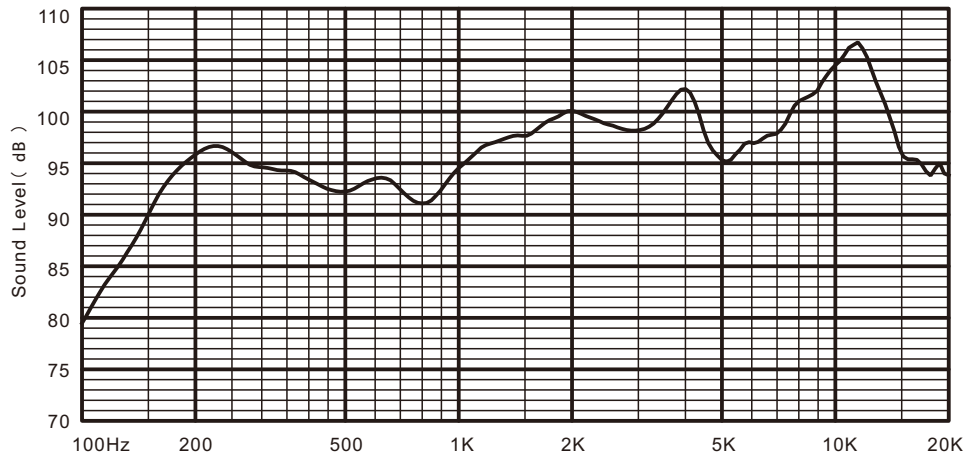

FREQUENCY RESPONSE

CIRCUIT DIAGRAM