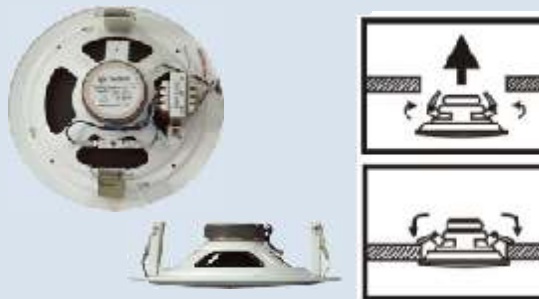

CH-715

MODEL	CH-715
Rated Power	3W
Line Voltage	100V
Sensitivity	90dB
Distortion	<3%
Freq. Response	150Hz-15KHz
Hole Cutting Size	Dia 150mm
Baffle Size	Dia 180mm
Installation	Ceiling
Enclosure Material	Plastic
Weight	0.56Kg

CH-716

MODEL	CH-716
Rated Power	3W
Line Voltage	100V
Sensitivity	90dB
Distortion	<3%
Freq. Response	150Hz-15KHz
Hole Cutting Size	Dia 180mm
Baffle Size	Dia 215mm
Installation	Ceiling
Enclosure Material	Plastic
Weight	0.66Kg

CH-719

MODEL	CH-719
Rated Power	3/6W
Line Voltage	100V
Sensitivity	90dB
Distortion	<3%
Freq. Response	110Hz-13KHz
Hole Cutting Size	Dia 175mm
Baffle Size	Dia 175mm
Installation	Ceiling
Enclosure Material	Aluminum
Weight	0.72Kg