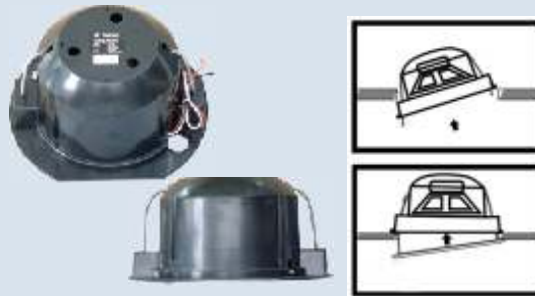

Ceiling Speakers

CH-05

MODEL	CH-05
Rated Power	3/6W
Line Voltage	70/100V
Sensitivity	90dB
Distortion	<3%
Freq. Response	110Hz-13KHz
Hole Cutting Size	Dia 200mm
Baffle Size	Dia 227mm
Installation	Ceiling
Enclosure Material	ABS
Weight	0.88Kg

CH-715

MODEL	CH-715
Rated Power	3W
Line Voltage	100V
Sensitivity	90dB
Distortion	<3%
Freq. Response	150Hz-15KHz
Hole Cutting Size	Dia 150mm
Baffle Size	Dia 180mm
Installation	Ceiling
Enclosure Material	Plastic
Weight	0.56Kg

CH-716

MODEL	CH-716
Rated Power	3W
Line Voltage	100V
Sensitivity	90dB
Distortion	<3%
Freq. Response	150Hz-15KHz
Hole Cutting Size	Dia 180mm
Baffle Size	Dia 215mm
Installation	Ceiling
Enclosure Material	Plastic
Weight	0.66Kg

CH-719

MODEL	CH-719
Rated Power	3/6W
Line Voltage	100V
Sensitivity	90dB
Distortion	<3%
Freq. Response	110Hz-13KHz
Hole Cutting Size	Dia 175mm
Baffle Size	Dia 175mm
Installation	Ceiling
Enclosure Material	Aluminum
Weight	0.72Kg