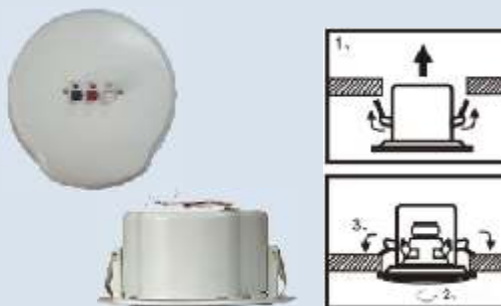

CH-719H

MODEL	CH-719H
Rated Power	3/6W
Line Voltage	100V
Sensitivity	90dB
Distortion	<3%
Freq. Response	100Hz-15KHz
Hole Cutting Size	Dia 175mm
Baffle Size	Dia 200mm
Installation	Ceiling
Enclosure Material	metal
Weight	0.94Kg