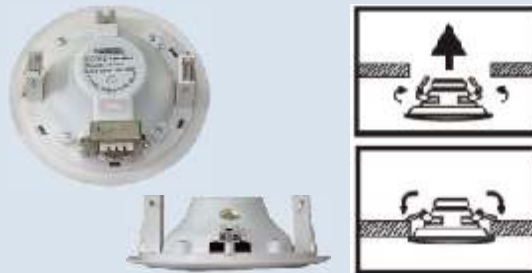

Ceiling Speakers

CH-05

MODEL	CH-05
Rated Power	3/6W
Line Voltage	70/100V
Sensitivity	90dB
Distortion	<3%
Freq. Response	110Hz-13KHz
Hole Cutting Size	Dia 200mm
Baffle Size	Dia 227mm
Installation	Ceiling
Enclosure Material	ABS
Weight	0.88Kg

CH-715

MODEL	CH-715
Rated Power	3W
Line Voltage	100V
Sensitivity	90dB
Distortion	<3%
Freq. Response	150Hz-15KHz
Hole Cutting Size	Dia 150mm
Baffle Size	Dia 180mm
Installation	Ceiling
Enclosure Material	Plastic
Weight	0.56Kg

CH-716

MODEL	CH-716
Rated Power	3W
Line Voltage	100V
Sensitivity	90dB
Distortion	<3%
Freq. Response	150Hz-15KHz
Hole Cutting Size	Dia 180mm
Baffle Size	Dia 215mm
Installation	Ceiling
Enclosure Material	Plastic
Weight	0.66Kg

CH-719

MODEL	CH-719
Rated Power	3/6W
Line Voltage	100V
Sensitivity	90dB
Distortion	<3%
Freq. Response	110Hz-13KHz
Hole Cutting Size	Dia 175mm
Baffle Size	Dia 175mm
Installation	Ceiling
Enclosure Material	Aluminum
Weight	0.72Kg