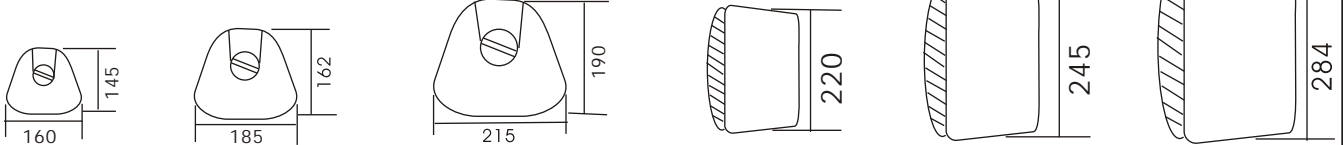

# FASHION SPEAKER

**MODEL: CW-105B/4    CW-105W/4**  
**CW-105B/5    CW-105W/5**  
**CW-105B/6    CW-105W/6**

The CW-105B/4, CW-105W/4, CW-105B/5, CW-105W/5, CW-105B/6, CW-105W/6 are all two way speaker box with installing conveniently. The shell is made by ABS plastic, fashion and elegance. Suited speaker units can make the middle and high frequency smoothly, softly, and fair-sounding. You can choose black or white colour, matching transformer you also can be choice.

## SPECIFICATIONS

MODEL	CW-105B/4 CW-105W/4	CW-105B/5 CW-105W/5	CW-105B/6 CW-105W/6
RATED POWER	10W	15W	20W
LINE VOLTAGE	100V	100V	100V
SENSITIVITY(1M,1W)	89±3dB	90±3dB	91±3dB
FREQUENCY RESPONSE	80~20KHz	75~20KHz	70~20KHz
DIMENSIONS(MM)	220 × 160 × 145	245 × 185 × 162	284 × 215 × 190
COLOUR	BLACK WHITE	BLACK WHITE	BLACK WHITE
MATERIAL	ABS resin	ABS resin	ABS resin