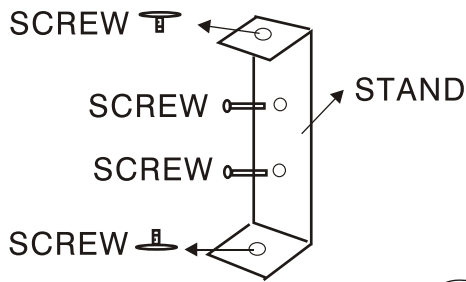

# FASHION SPEAKER

**MODEL: CW-105B/4    CW-105W/4**  
**CW-105B/5    CW-105W/5**  
**CW-105B/6    CW-105W/6**

The CW-105B/4, CW-105W/4, CW-105B/5, CW-105W/5, CW-105B/6, CW-105W/6 are all two way speaker box with installing conveniently. The shell is made by ABS plastic, fashion and elegance. Suited speaker units can make the middle and high frequency smoothly, softly, and fair-sounding. You can choose black or white colour, matching transformer you also can be choice.

## SPECIFICATIONS

MODEL	CW-105B/4 CW-105W/4	CW-105B/5 CW-105W/5	CW-105B/6 CW-105W/6
RATED POWER	10W	15W	20W
LINE VOLTAGE	100V	100V	100V
SENSITIVITY(1M,1W)	89±3dB	90±3dB	91±3dB
FREQUENCY RESPONSE	80~20KHz	75~20KHz	70~20KHz
DIMENSIONS(MM)	220 × 160 × 145	245 × 185 × 162	284 × 215 × 190
COLOUR	BLACK WHITE	BLACK WHITE	BLACK WHITE
MATERIAL	ABS resin	ABS resin	ABS resin